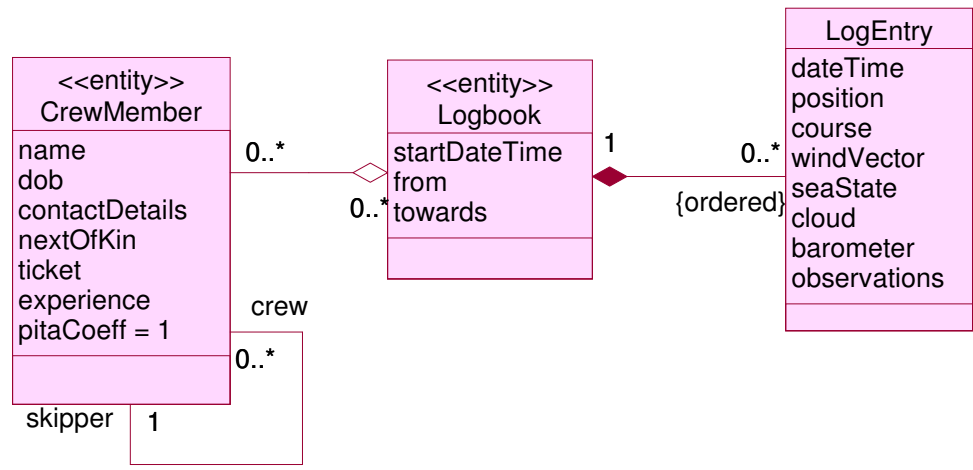

'PassagePlanner' - DEPLOYMENT DIAGRAM

PACKAGE: TIDAL ALMANAC

PACKAGE: HELM

PACKAGE: CHART INFORMATION

PACKAGE: BOATY BITS

PACKAGE: ROUTE PLANNER

PACKAGE: TRIP

'PassagePlanner'- CONCEPTUAL SCHEMA

Navigation Domain - Subject Areas

PLAN ROUTE - ACTIVITY DIAGRAM

VESSEL PREPARATION - ACTIVITY DIAGRAM