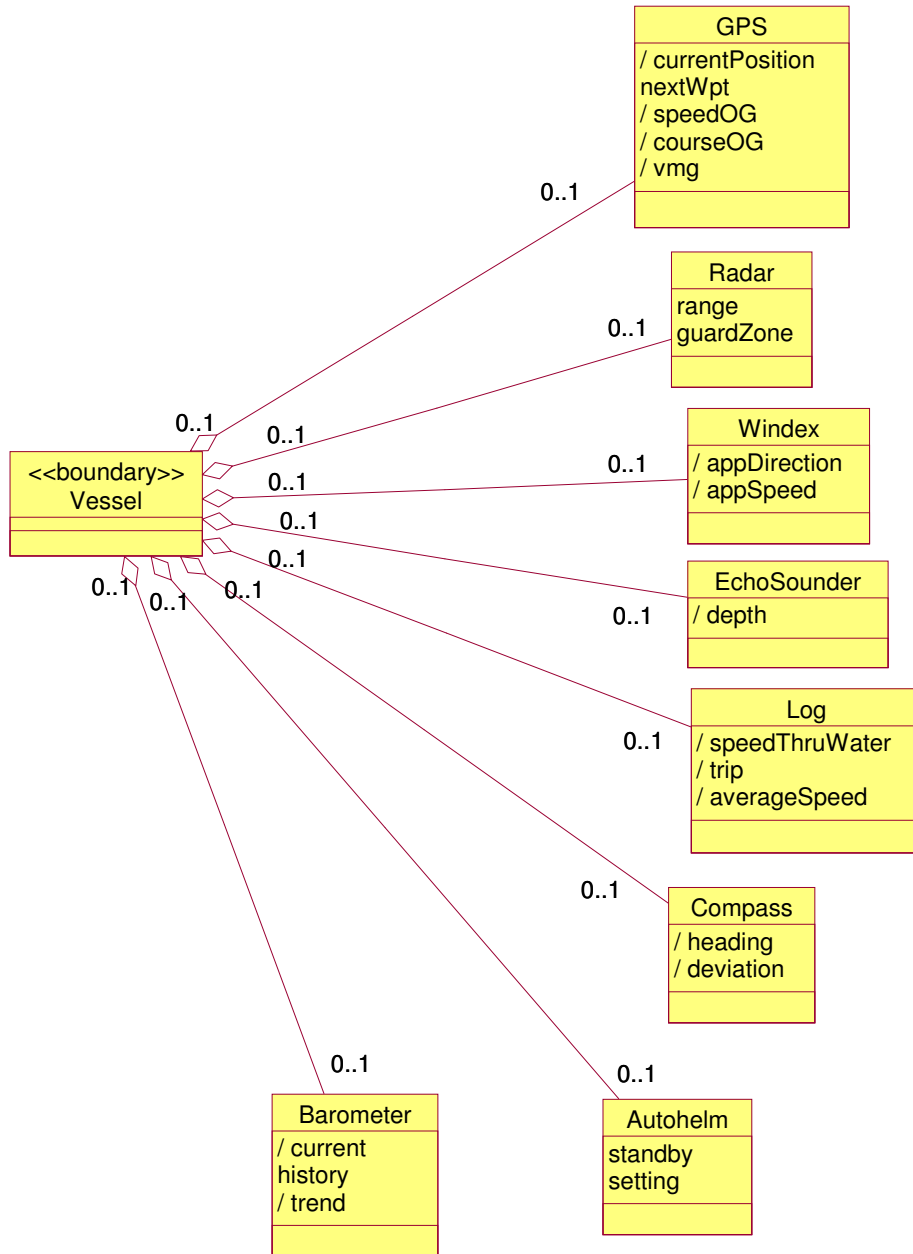

'PassagePlanner' - DEPLOYMENT DIAGRAM

PACKAGE: TIDAL ALMANAC

PACKAGE: HELM

PACKAGE: CHART INFORMATION

PACKAGE: BOATY BITS

PACKAGE: ROUTE PLANNER

PACKAGE: TRIP

'PassagePlanner'- CONCEPTUAL SCHEMA

Navigation Domain - Subject Areas

PLAN ROUTE - ACTIVITY DIAGRAM

VESSEL PREPARATION - ACTIVITY DIAGRAM