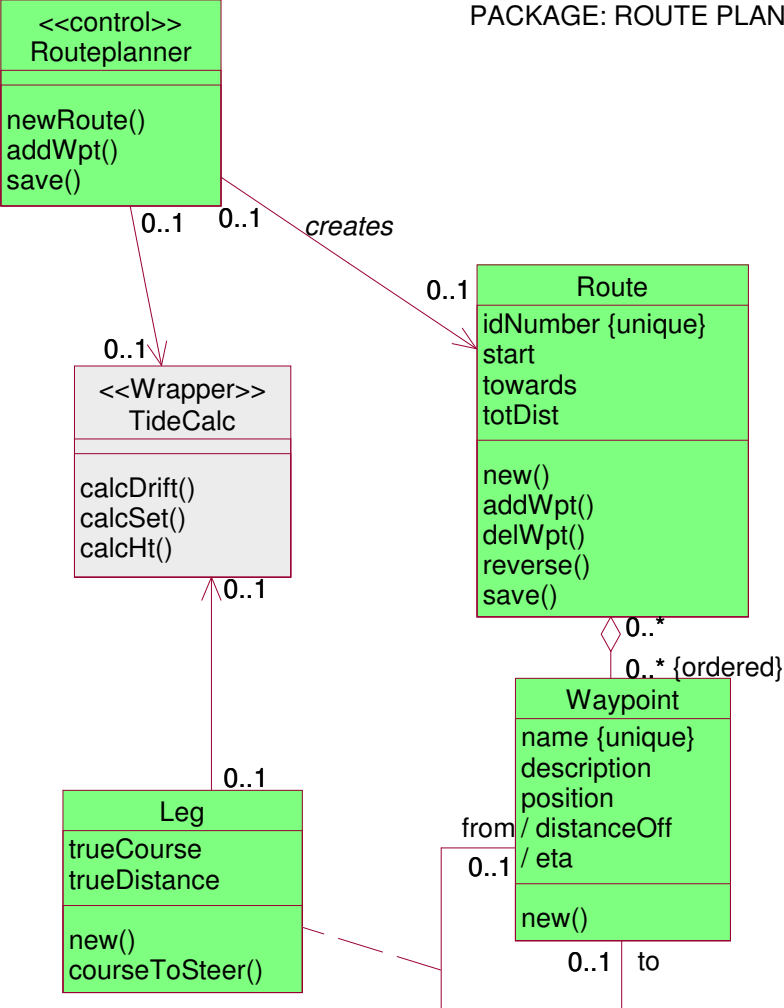

'PassagePlanner' - DEPLOYMENT DIAGRAM

PACKAGE: TIDAL ALMANAC

PACKAGE: HELM

PACKAGE: CHART INFORMATION

PACKAGE: BOATY BITS

PACKAGE: ROUTE PLANNER

PACKAGE: TRIP

'PassagePlanner'- CONCEPTUAL SCHEMA

Navigation Domain - Subject Areas

PLAN ROUTE - ACTIVITY DIAGRAM

VESSEL PREPARATION - ACTIVITY DIAGRAM