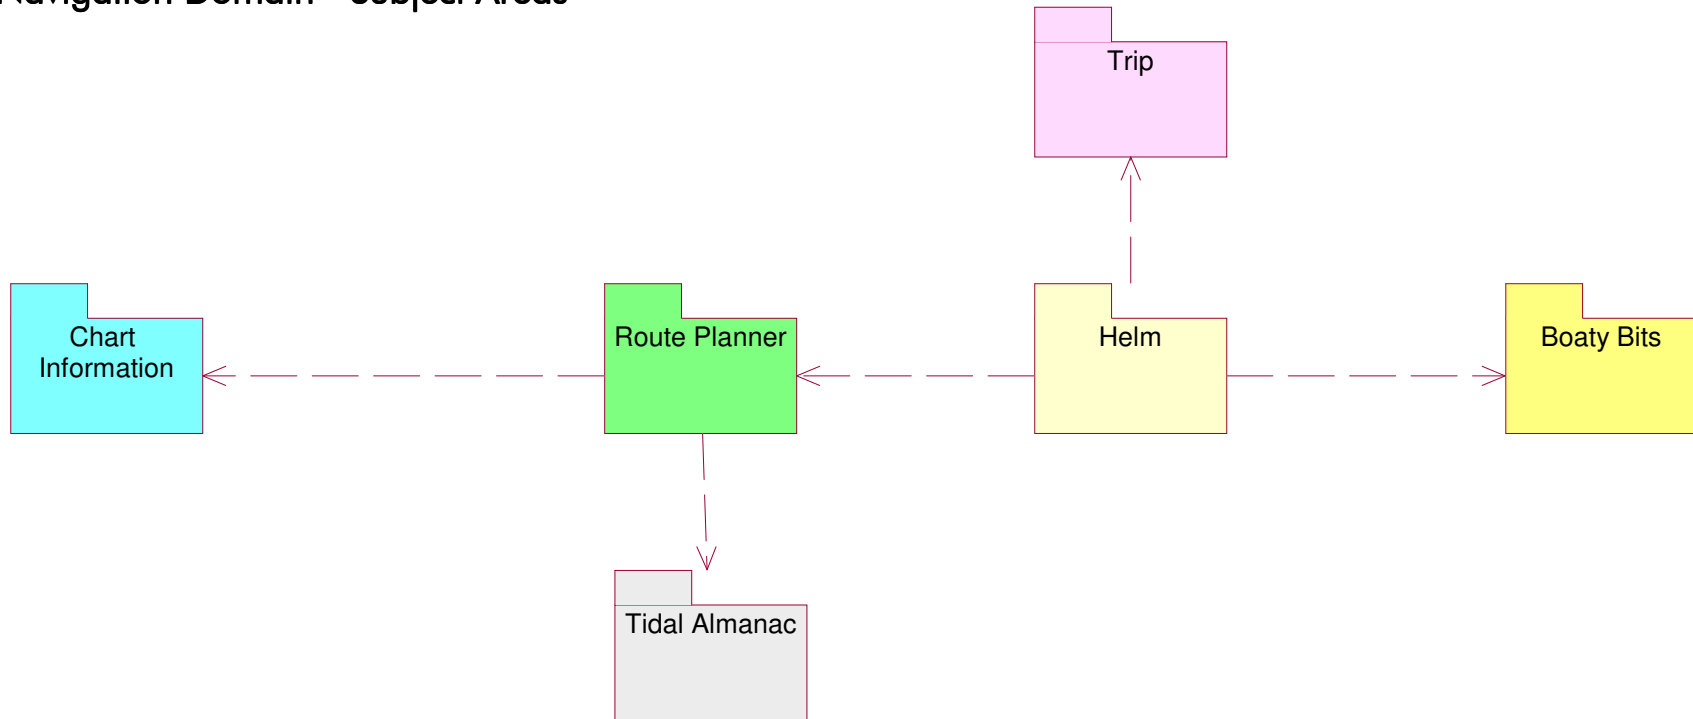

'PassagePlanner' - DEPLOYMENT DIAGRAM

PACKAGE: TIDAL ALMANAC

PACKAGE: HELM

PACKAGE: CHART INFORMATION

PACKAGE: BOATY BITS

PACKAGE: ROUTE PLANNER

PACKAGE: TRIP

'PassagePlanner'- CONCEPTUAL SCHEMA

Navigation Domain - Subject Areas

PLAN ROUTE - ACTIVITY DIAGRAM

VESSEL PREPARATION - ACTIVITY DIAGRAM