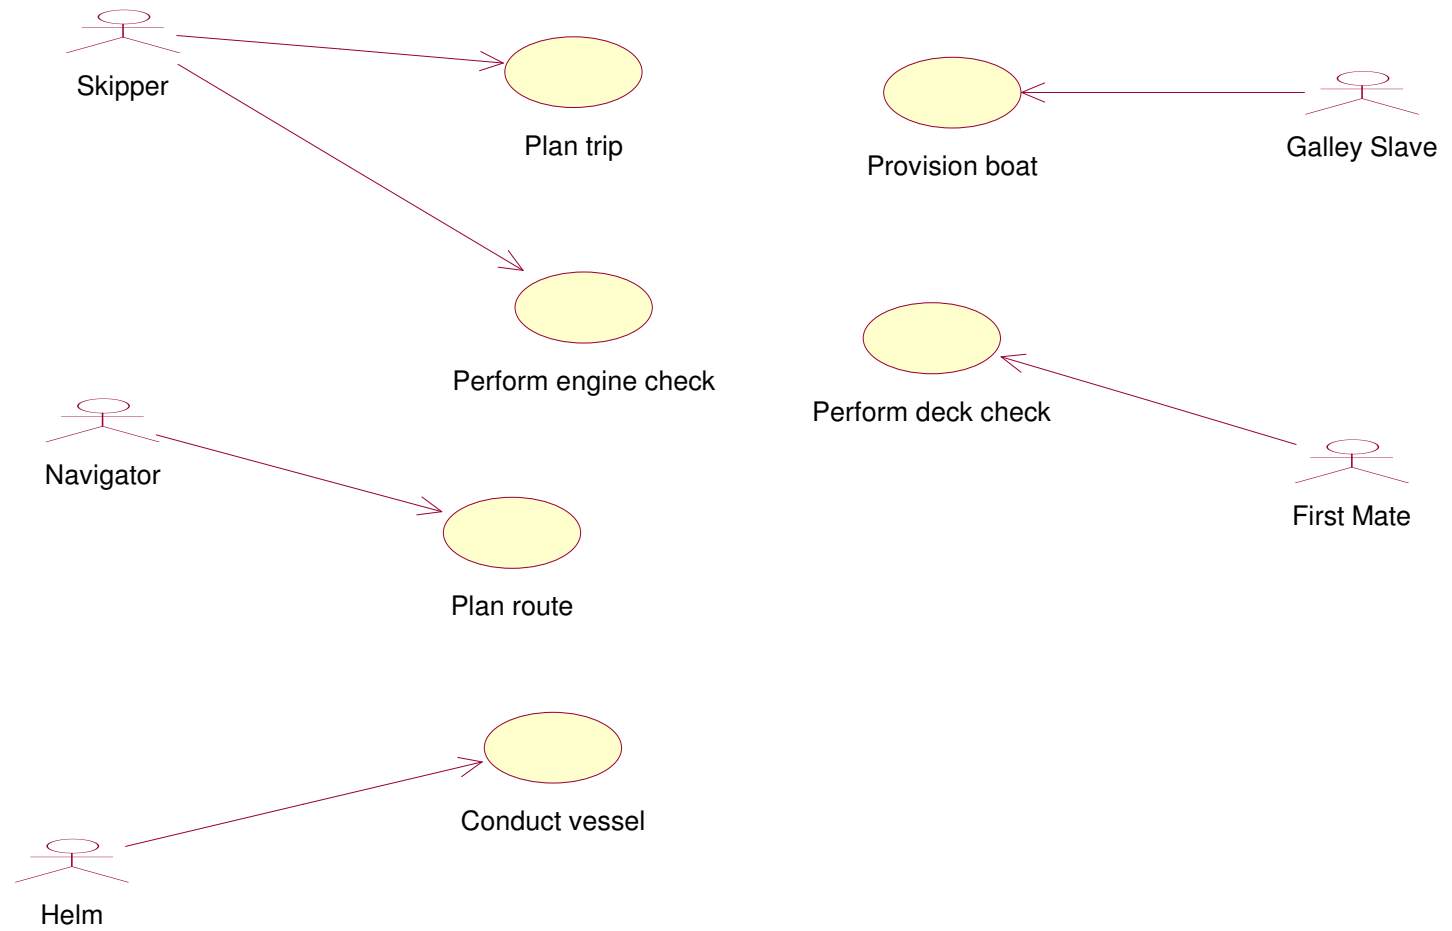

'PassagePlanner' - DEPLOYMENT DIAGRAM

PACKAGE: TIDAL ALMANAC

PACKAGE: HELM

PACKAGE: CHART INFORMATION

PACKAGE: BOATY BITS

PACKAGE: ROUTE PLANNER

PACKAGE: TRIP

'PassagePlanner'- CONCEPTUAL SCHEMA

Navigation Domain - Subject Areas

PLAN ROUTE - ACTIVITY DIAGRAM

VESSEL PREPARATION - ACTIVITY DIAGRAM