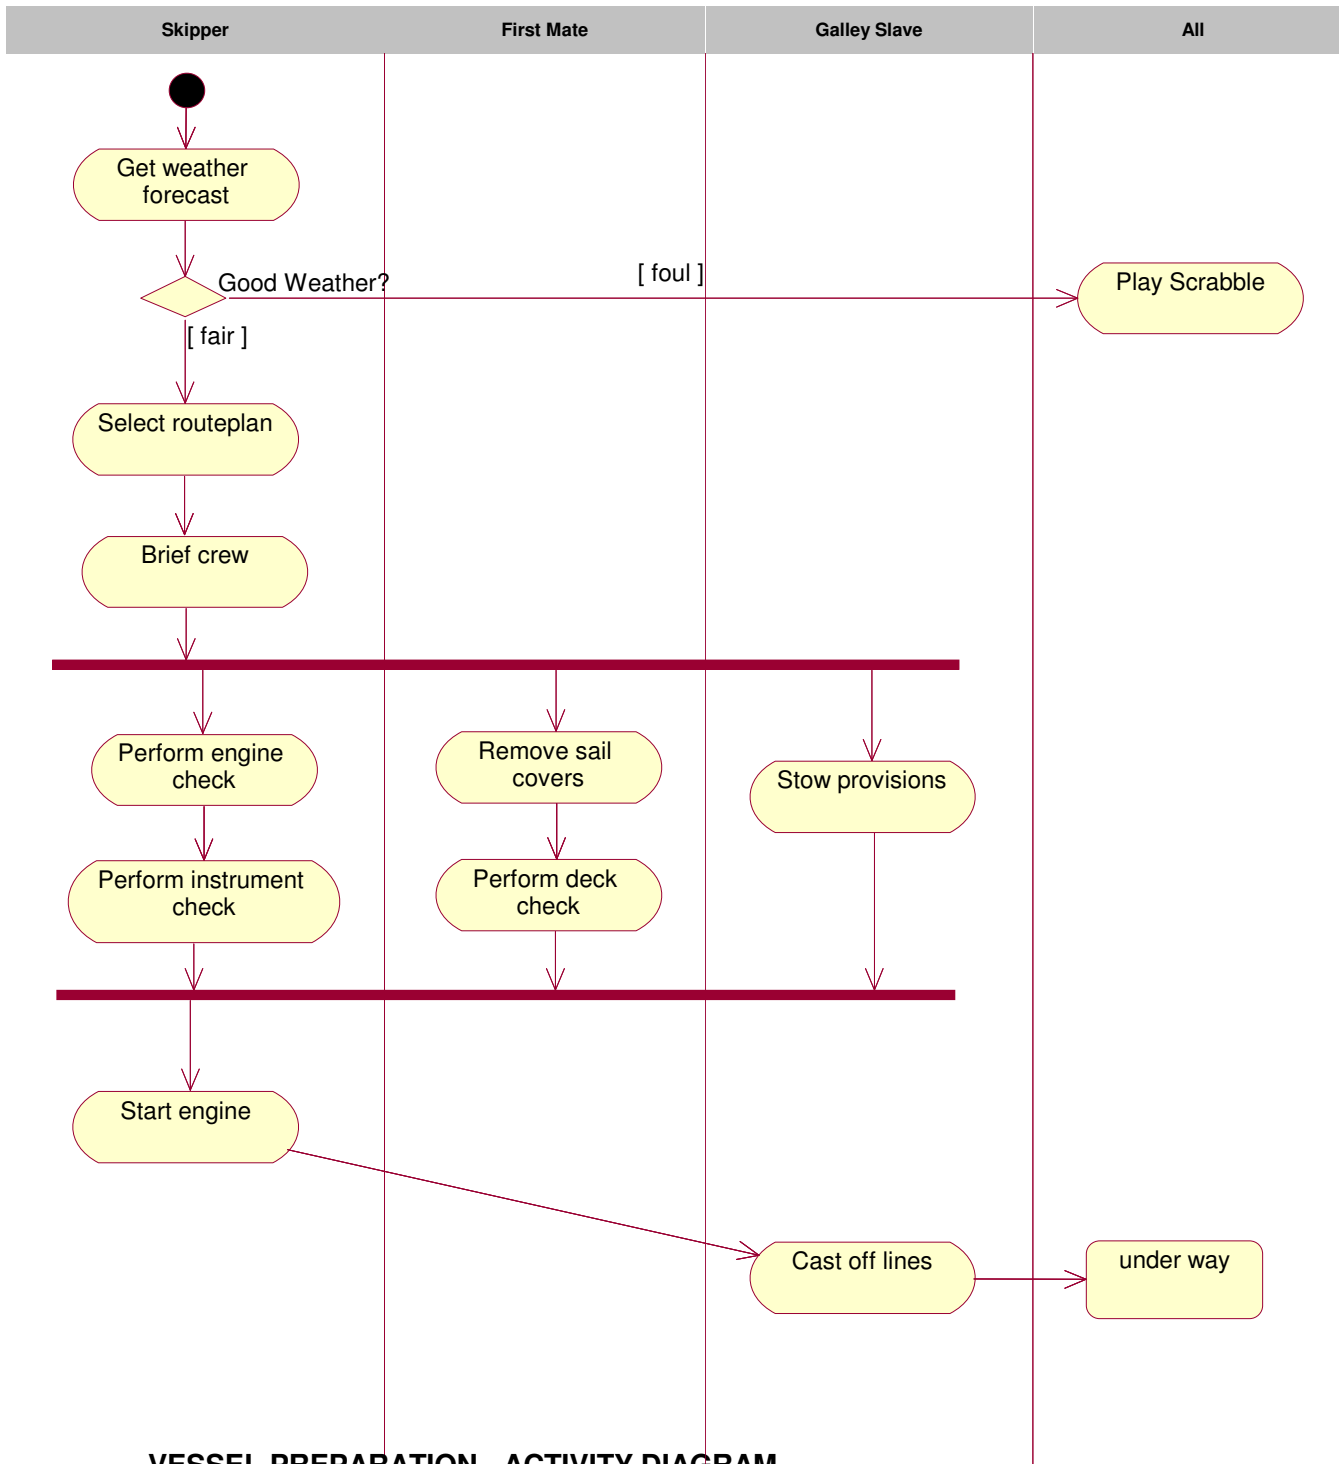

'PassagePlanner' - DEPLOYMENT DIAGRAM

PACKAGE: TIDAL ALMANAC

PACKAGE: HELM

PACKAGE: CHART INFORMATION

PACKAGE: BOATY BITS

PACKAGE: ROUTE PLANNER

PACKAGE: TRIP

'PassagePlanner'- CONCEPTUAL SCHEMA

Navigation Domain - Subject Areas

PLAN ROUTE - ACTIVITY DIAGRAM

VESSEL PREPARATION - ACTIVITY DIAGRAM