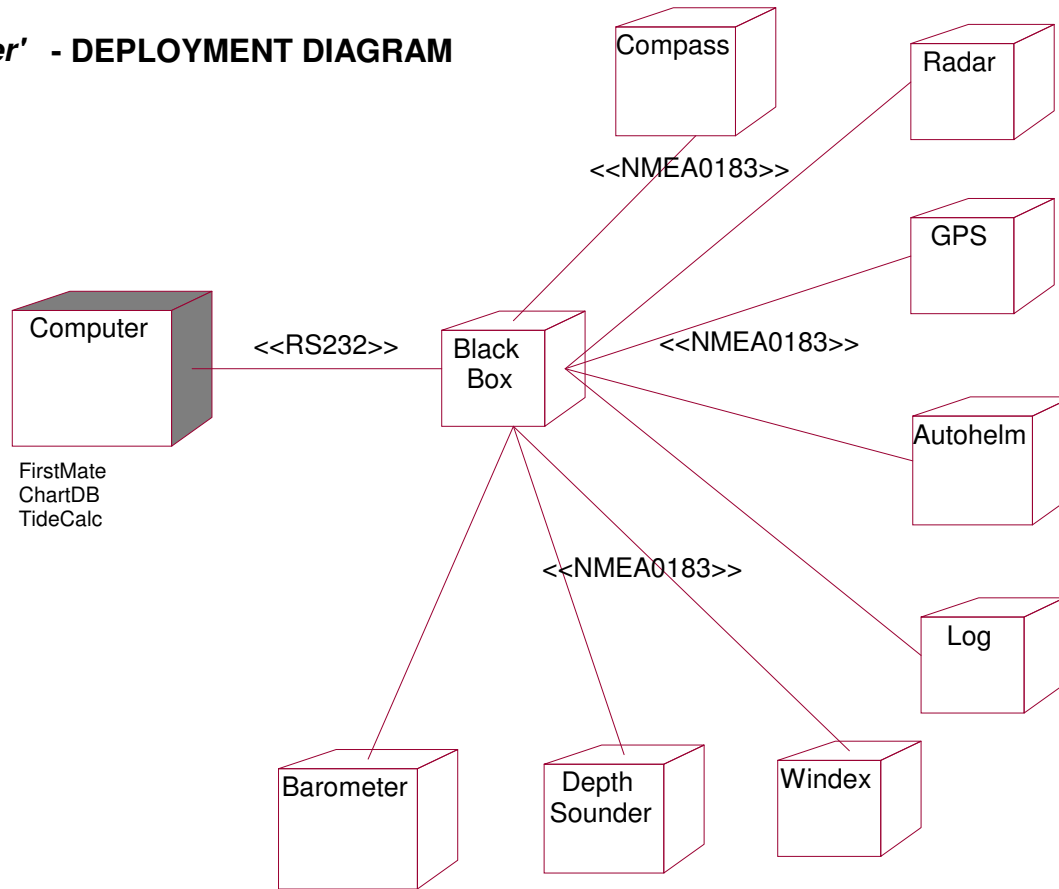

'PassagePlanner' - DEPLOYMENT DIAGRAM

PACKAGE: TIDAL ALMANAC

PACKAGE: HELM

PACKAGE: CHART INFORMATION

PACKAGE: BOATY BITS

PACKAGE: ROUTE PLANNER

PACKAGE: TRIP

'PassagePlanner'- CONCEPTUAL SCHEMA

Navigation Domain - Subject Areas

PLAN ROUTE - ACTIVITY DIAGRAM

VESSEL PREPARATION - ACTIVITY DIAGRAM