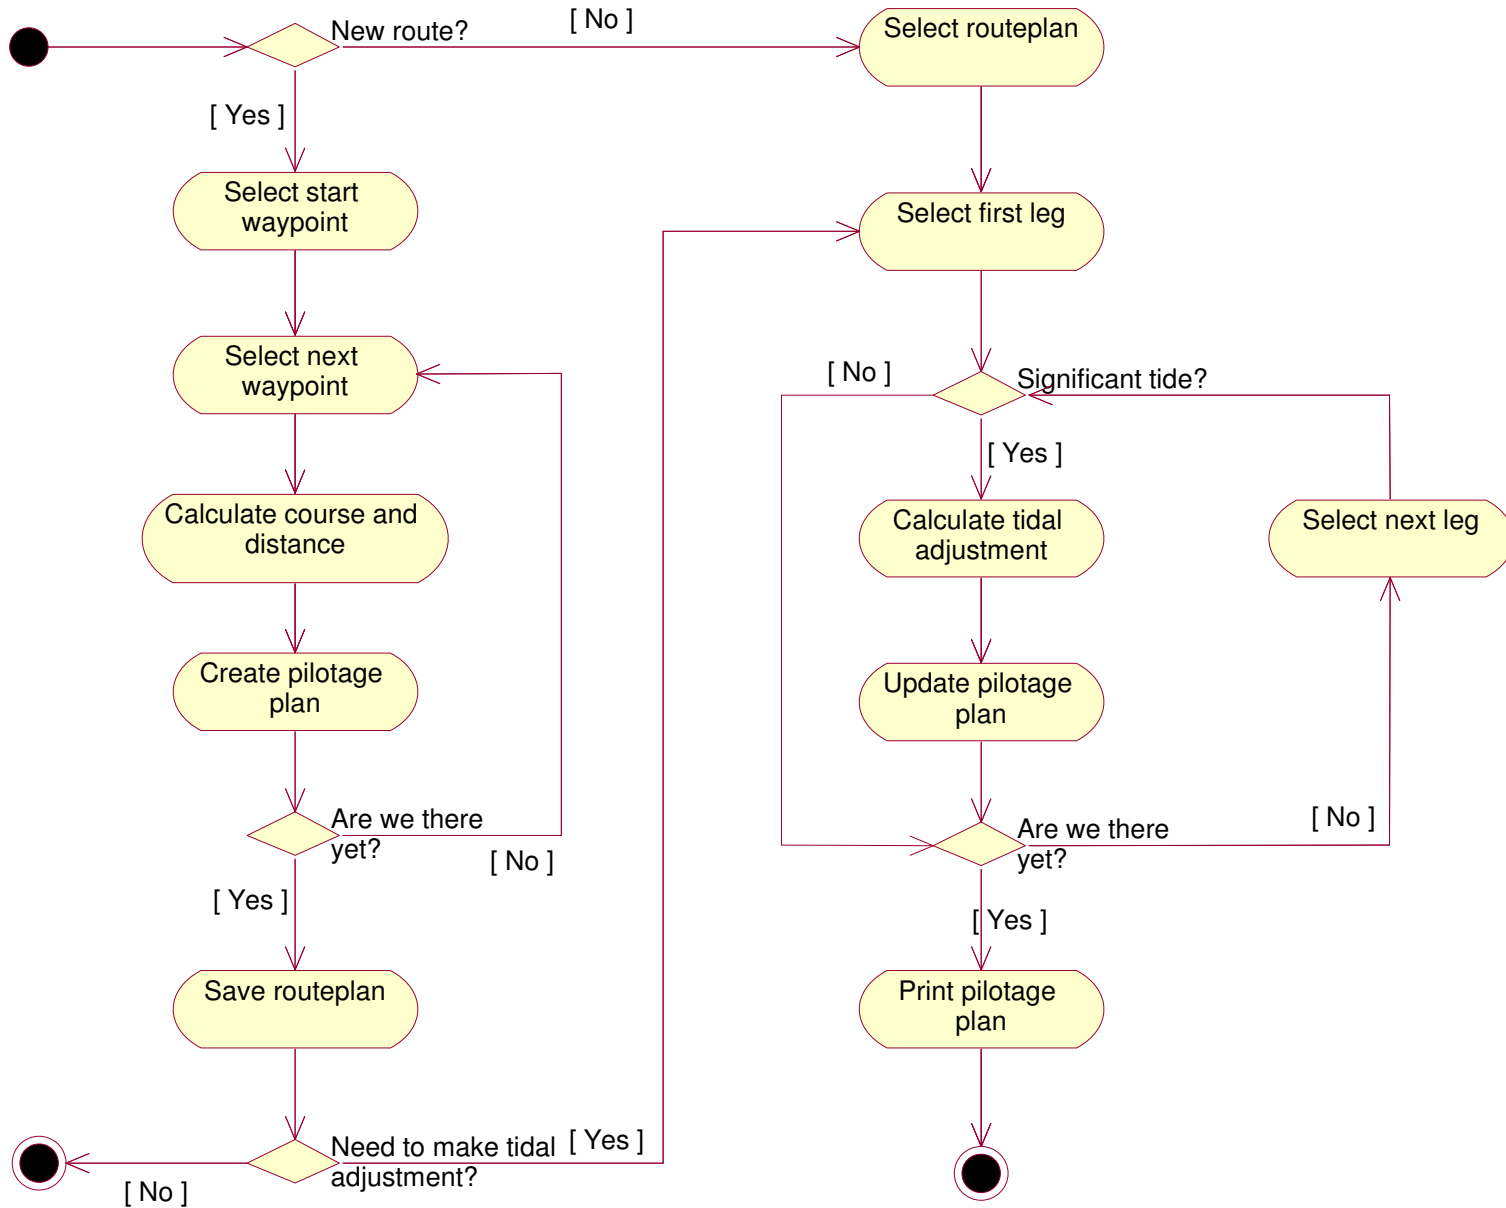

'PassagePlanner' - DEPLOYMENT DIAGRAM

PACKAGE: TIDAL ALMANAC

PACKAGE: HELM

PACKAGE: CHART INFORMATION

PACKAGE: BOATY BITS

PACKAGE: ROUTE PLANNER

PACKAGE: TRIP

'PassagePlanner'- CONCEPTUAL SCHEMA

Navigation Domain - Subject Areas

PLAN ROUTE - ACTIVITY DIAGRAM

VESSEL PREPARATION - ACTIVITY DIAGRAM