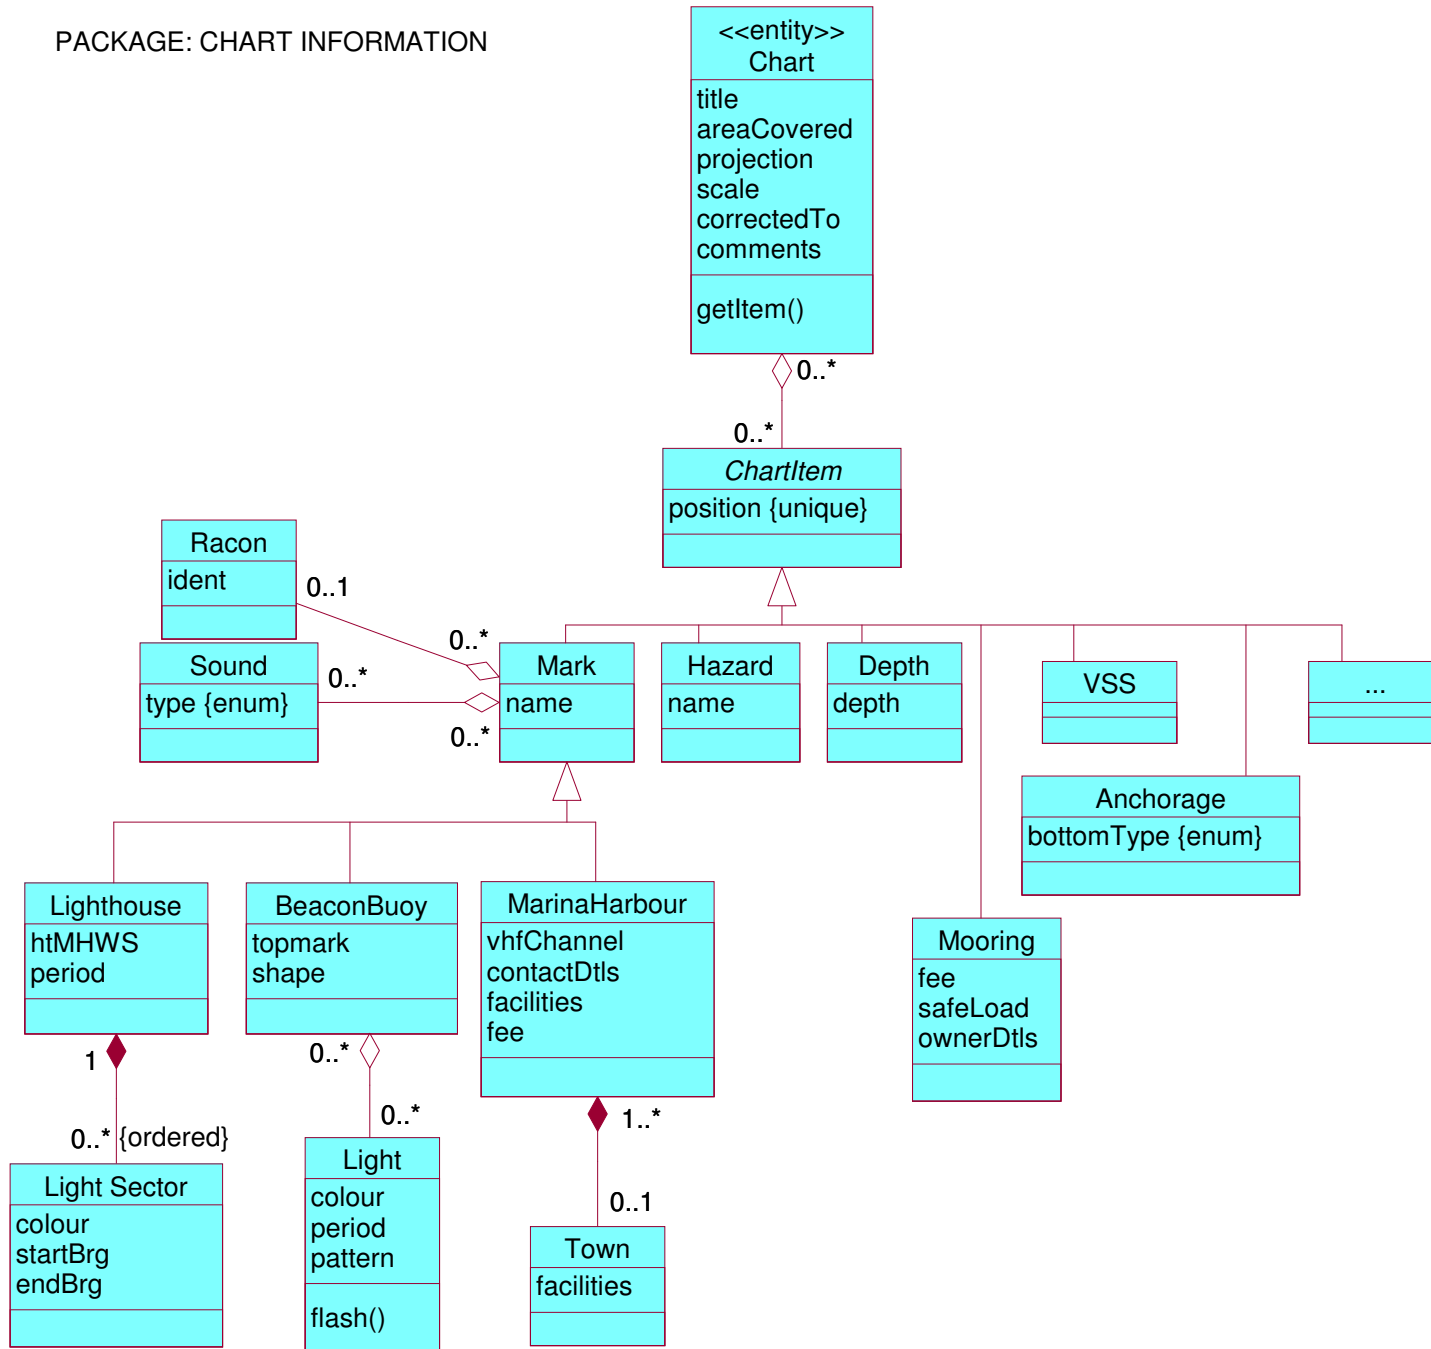

'PassagePlanner' - DEPLOYMENT DIAGRAM

PACKAGE: TIDAL ALMANAC

PACKAGE: HELM

PACKAGE: CHART INFORMATION

PACKAGE: BOATY BITS

PACKAGE: ROUTE PLANNER

PACKAGE: TRIP

'PassagePlanner'- CONCEPTUAL SCHEMA

Navigation Domain - Subject Areas

PLAN ROUTE - ACTIVITY DIAGRAM

VESSEL PREPARATION - ACTIVITY DIAGRAM