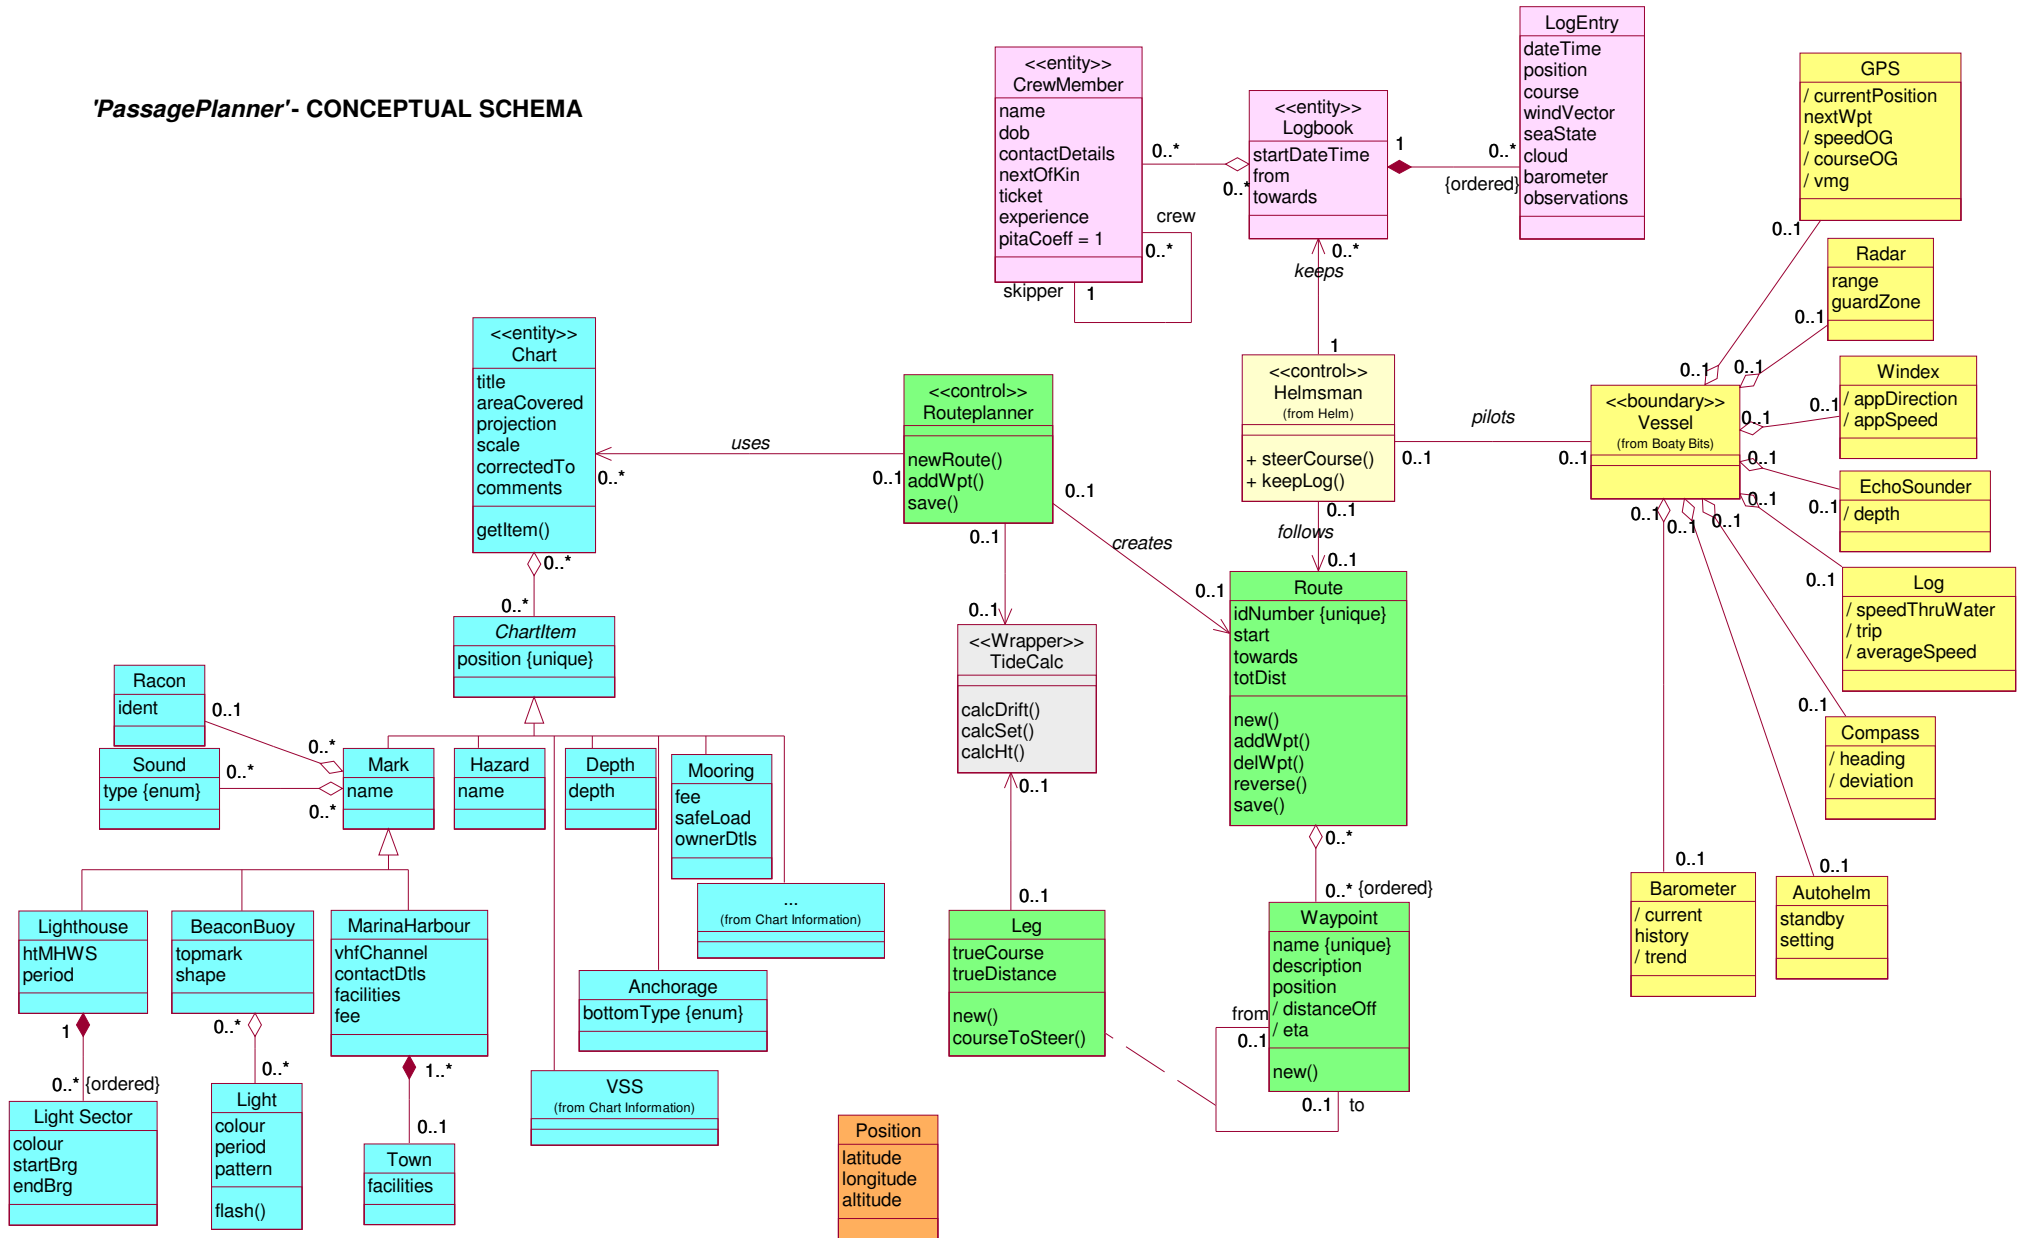

'PassagePlanner' - DEPLOYMENT DIAGRAM

PACKAGE: TIDAL ALMANAC

PACKAGE: HELM

PACKAGE: CHART INFORMATION

PACKAGE: BOATY BITS

PACKAGE: ROUTE PLANNER

PACKAGE: TRIP

'PassagePlanner'- CONCEPTUAL SCHEMA

Navigation Domain - Subject Areas

PLAN ROUTE - ACTIVITY DIAGRAM

VESSEL PREPARATION - ACTIVITY DIAGRAM